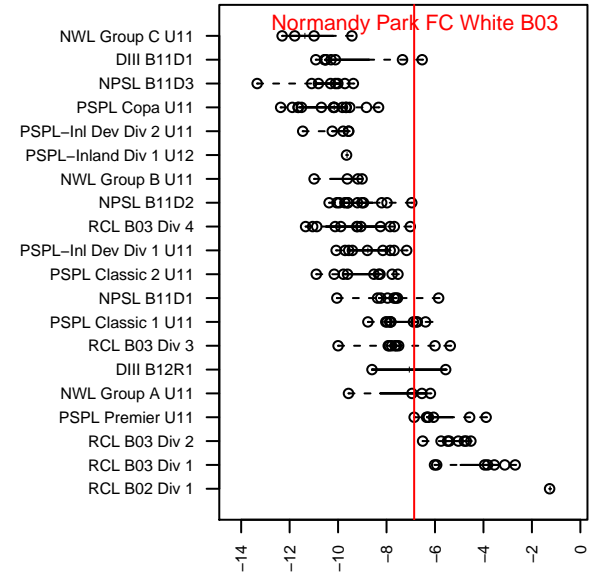

Normandy Park FC White B03

Normandy Park FC
 Normandy Park, WA
 B03 total strength=428
 attack=0.3 defense=0.25
 fall league = PSPL Premier U11

alt names used:
 NPFC White
 NPFC White
 Normandy Park FC '03 White

Venues played:
 2014 RVS Classic BU11
 2014 Sounders FC Cup BU11
 2014 PSPL Premier U11

Normandy Park FC White B03
 Dots are actual minus expected GF (blue circles) and GA (red triangles).
 Blue line is smoothed change in attack strength. Red is smoothed change in defense strength.

**attack and defense variance (black dot)
relative to other teams
and top 10 in region**

**attack and defense rating
relative to others at age
and all opponents in last 13 months**

Performance relative to 13 month average