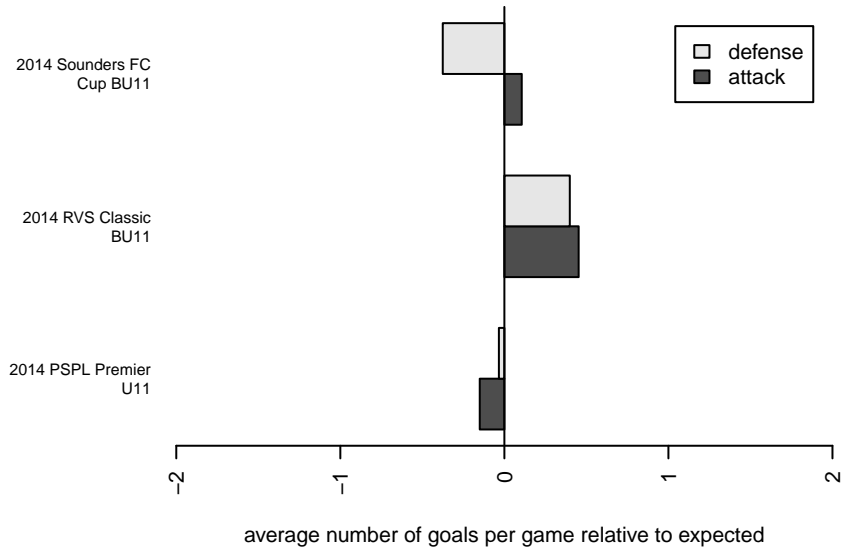

Venues played:
 2014 RVS Classic BU11
 2014 Sounders FC Cup BU11
 2014 PSPL Premier U11

Normandy Park FC White B03
 Dots are actual minus expected GF (blue circles) and GA (red triangles).
 Blue line is smoothed change in attack strength. Red is smoothed change in defense strength.

**attack and defense variance (black dot)
relative to other teams
and top 10 in region**

**attack and defense rating
relative to others at age
and all opponents in last 13 months**

Performance relative to 13 month average